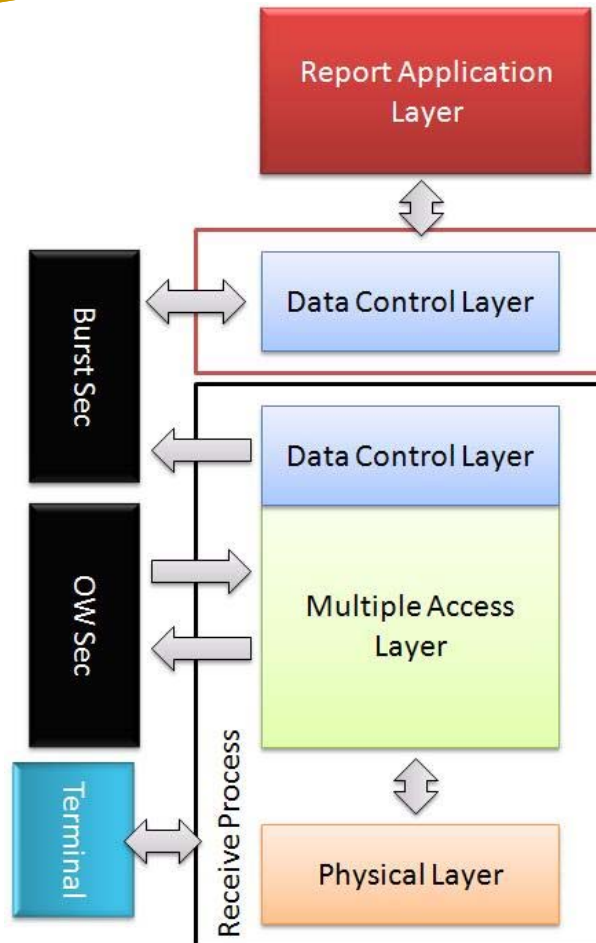

# Rx Only Architecture

- OW Processing
  - OW Reception
  - Start-of-Frame Announcement / Frame Indication
  - Downlink Channel Acquisition
  - Downlink Frame Alignment
- UCOM Processing
  - Report Burst Reception
- Reception Scheduling
- Service Management