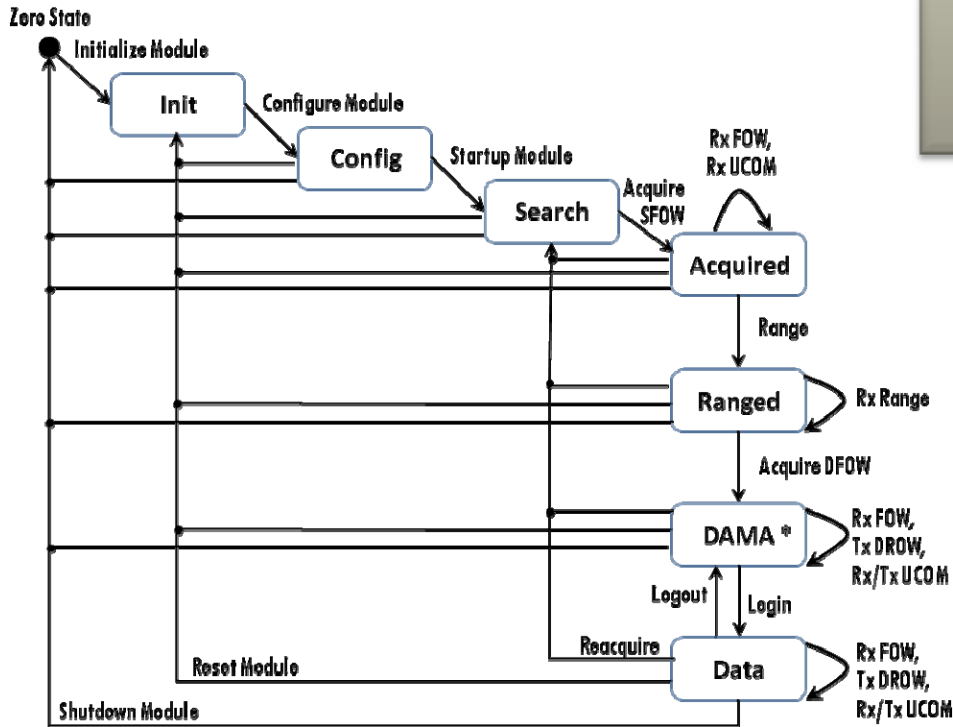

State Machine

* The module must have Ranged and Acquired a DFW in order to log into the DAMA Network.

Producer Terminal

Receive Only Terminal